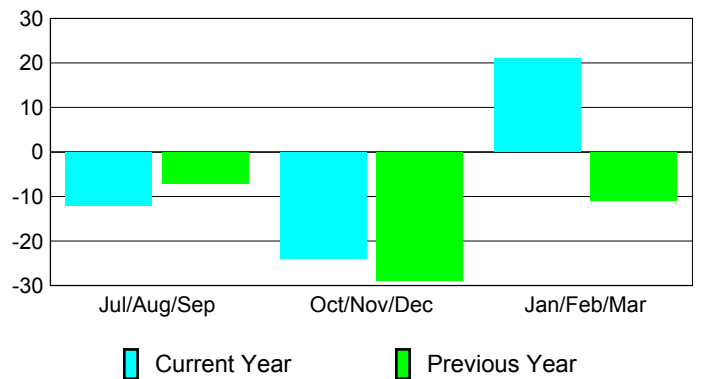

Gender Comparison 2009-2010

Jul/Aug/Sep

Oct/Nov/Dec

Jan/Feb/Mar

Male

Female