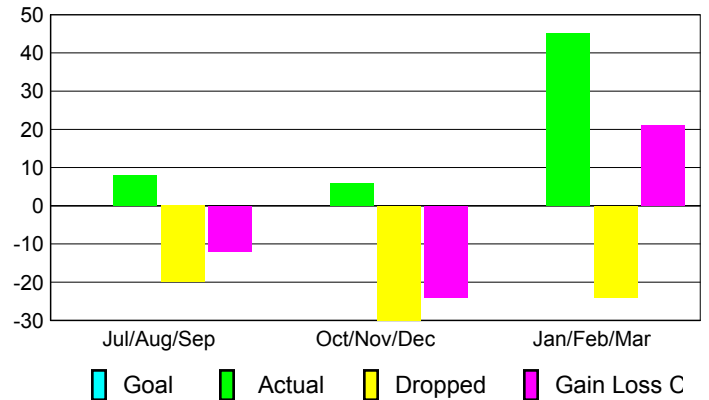

### YTD Status Quo Clubs 2009-2010

Status Quo Clubs Compared to Status Quo Members

## MEMBERSHIP

**Membership Results  
2009-2010**

**Membership  
2008-2009**

Month	Net Memb Goal	Actual New Memb	Actual Dropped Memb	Gain/Loss of Memb	Gain/Loss of Memb
Jul/Aug/Sep	0	8	-20	-12	-7
Oct/Nov/Dec	0	6	-30	-24	-29
Jan/Feb/Mar	0	45	-24	21	-11
<b>Totals</b>	<b>0</b>	<b>59</b>	<b>-74</b>	<b>-15</b>	<b>-47</b>

### Membership Results 2009-2010

Goal, New, Dropped, Gain/Loss

### Comparison of Membership Gain/Loss

Current Year Compared to the Previous Year